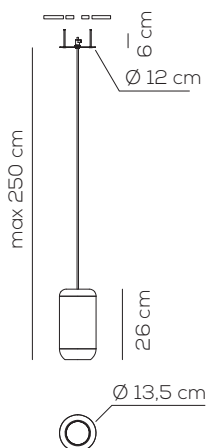

SP URBA MI
Design by Dima Loginoff

Collection consisting of aluminium ceiling lamps and suspended lamps.
Available in several colours and sizes.

Typology: RECESSED SUSPENSION LAMP

Ratings

- Built in line voltage **LED** module
- CCT 3000 K
- Downlight
- Ceiling cut-out installation
- Supply voltage ~220-240V
- Switch mode: on-off dimmable trailing edge
- Die cast aluminium body, painted
- Opalescent diffuser

SP URBA MI (RECESSED) Product code composition

kg 2,1 m³ 0,025

URBAN / solo con illuminazione verso il basso / downward lighting only

Type	Article	Colours	Finishing	Source
SP	URBA MI	BC wrinkled white BR matt bronze NI matt nickel	XX	LED 15W - diffused beam 3000K* 2700K

CE IP20 CRI90 220-240VAC **LED** ~1375 lm* ~92 lm/W*

foro - hole 1 x Ø 3 cm + 2 x Ø 1.4 cm / profondità min - min depth 10 cm

example composition code SP URBAMI BR XX LED

Available colors

BC
Wrinkled
white