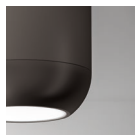

NI
Matt
nickel

SPURBAMI _ _ XXLED

CUSTOMER _____

NOTES _____

Luminous flux (lm) and efficacy (lm/W) for all built in LED luminaires is based on nominal ratings of the LED sources.
Technical data could be subject to alteration without notice. Axo Light does not provide legal guarantee for the accuracy of this data sheet.