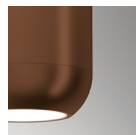

SP URBA MI (RECESSED) Product code composition

kg 2,1 m³ 0,025

URBAN / solo con illuminazione verso il basso / downward lighting only

Type	Article	Colours	Finishing	Source
SP	URBA MI	BC wrinkled white BR matt bronze NI matt nickel	XX	LED 15W - diffused beam 3000K* 2700K

CE IP20 CRI90 220-240VAC **LED** ~1375 lm* ~92 lm/W*

foro - hole 1 x Ø 3 cm + 2 x Ø 1.4 cm / profondità min - min depth 10 cm

example composition code SP URBAMI BR XX LED

Available colors

BC
Wrinkled
white